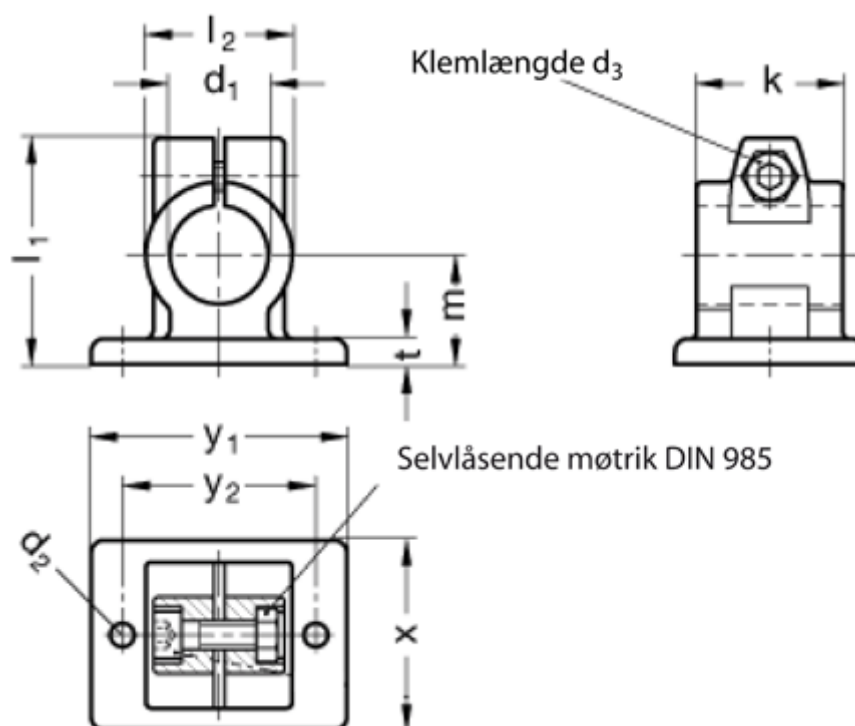

Article number: 201463B20402BL

Description: E+G
Flanged Connector GN 146.3-B20-40-2-BL

Measures

Adjustable clamp lever = GN 911-M 8-32 have to be ordred separately

d1 = B20
d2 = 6.5
d3 = M 8
k = 40
l1 = 62
l2 = 40
m = 30

t = 7
x = 52
y1 = 70
y2 = 53